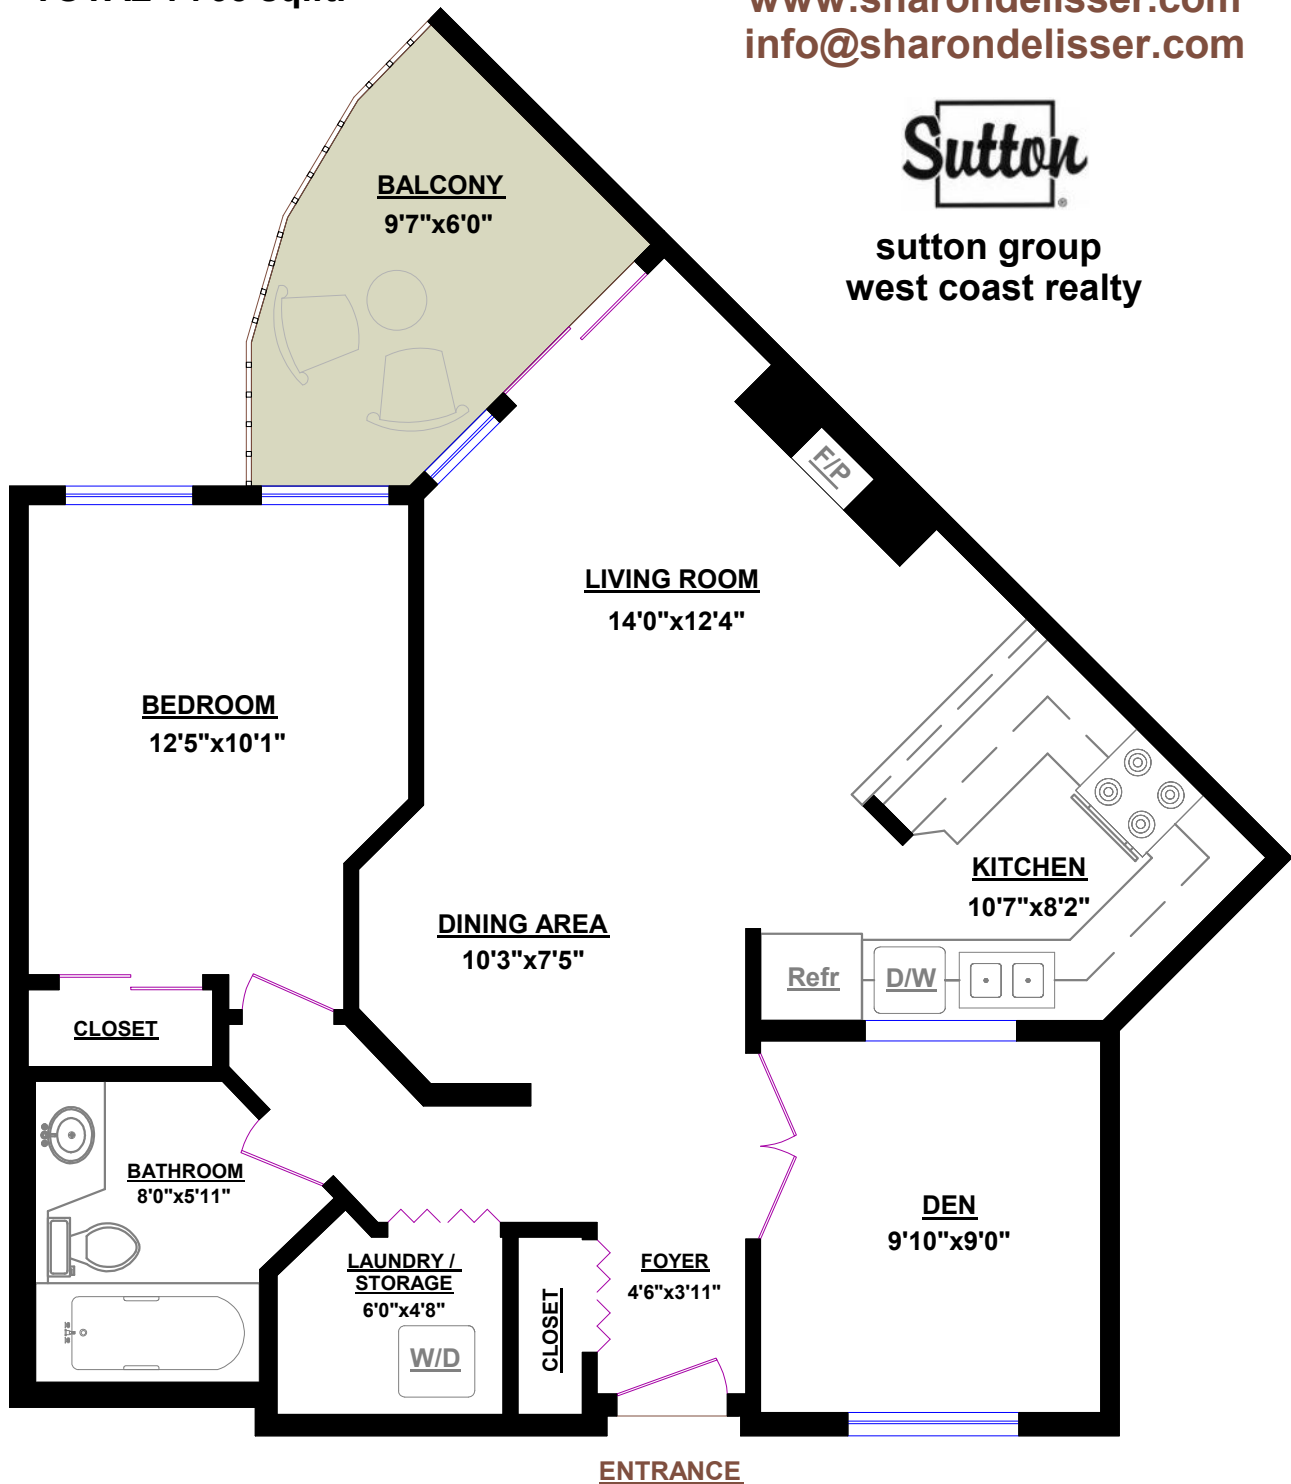

**#207 - 8430 JELLCOE STREET,
VANCOUVER**

TOTAL*: 765 sq.ft.

Sharon deLisser

Cell 604.326.6660

www.sharondelisser.com

info@sharondelisser.com

**sutton group
west coast realty**

* Measured to exterior of walls and to the middle of the common walls
* These measurements are not taken from the Strata Plan.